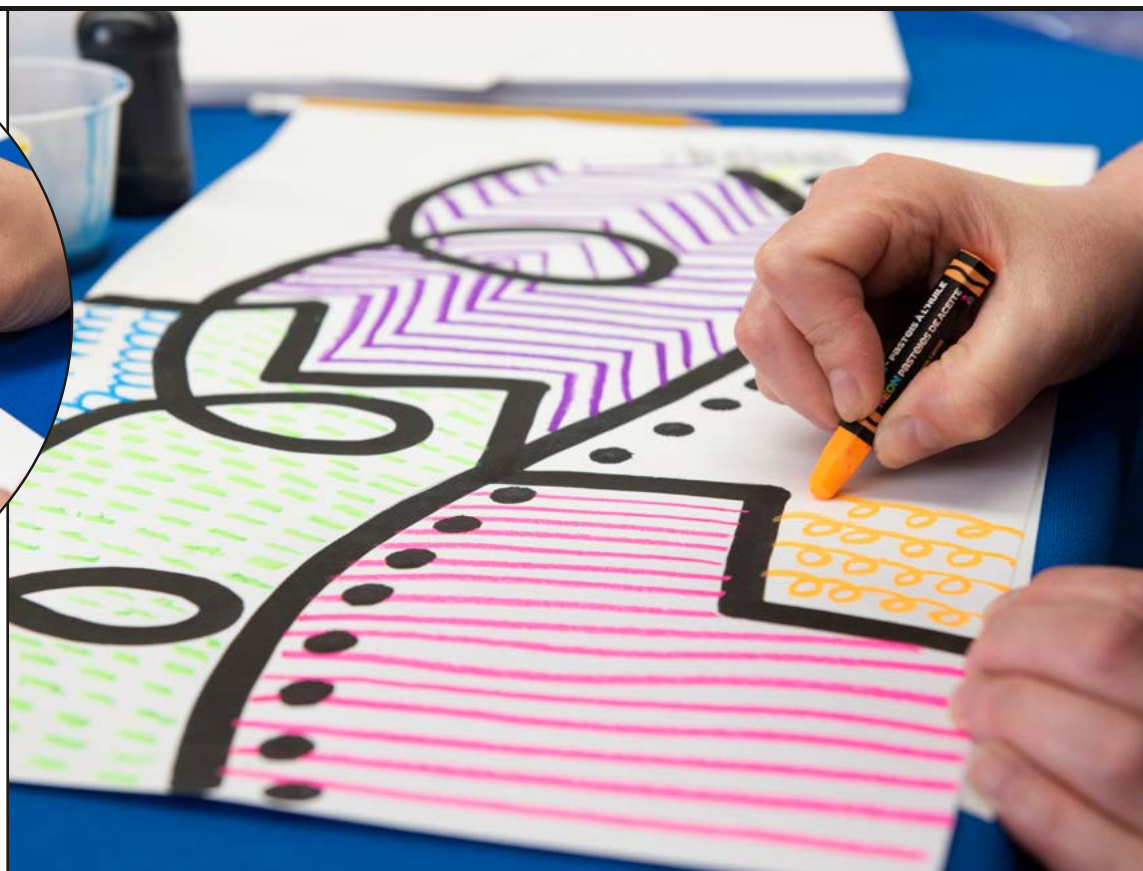

Introduction

Review lines with your students. Examples include horizontal, vertical, zigzag, wavy, broken, curvy, spiral, etc. Discuss how lines can be used to create patterns.

STEP 1:

Sketching lightly in pencil, students should divide up the paper with 4-6 varying lines that touch the sides of the paper (edge to edge).

STEP 2:

Next, trace those lines using the ink-filled tempera marker bottles.

STEP 3:

After the ink dries, draw a variety of lines and patterns in each section using neon oil pastels.

STEP 4:

Finally, paint over all areas using liquid watercolors, switching colors as you go.

Textured Rubbing Plate

Variations

1. Instead of filling in the large areas with line patterns, you could use crayons with texture rubbing plates and then watercolor over. This would be a nice alternative for adaptive students as well.
2. To increase the difficulty of the lesson for older students, have them focus on creating complex designs that are 50% colored in. Search for Zentangle® examples to see more.
3. This mixed media painting could make a beautiful background for another lesson, so feel free to combine it with your students' photos or other art.