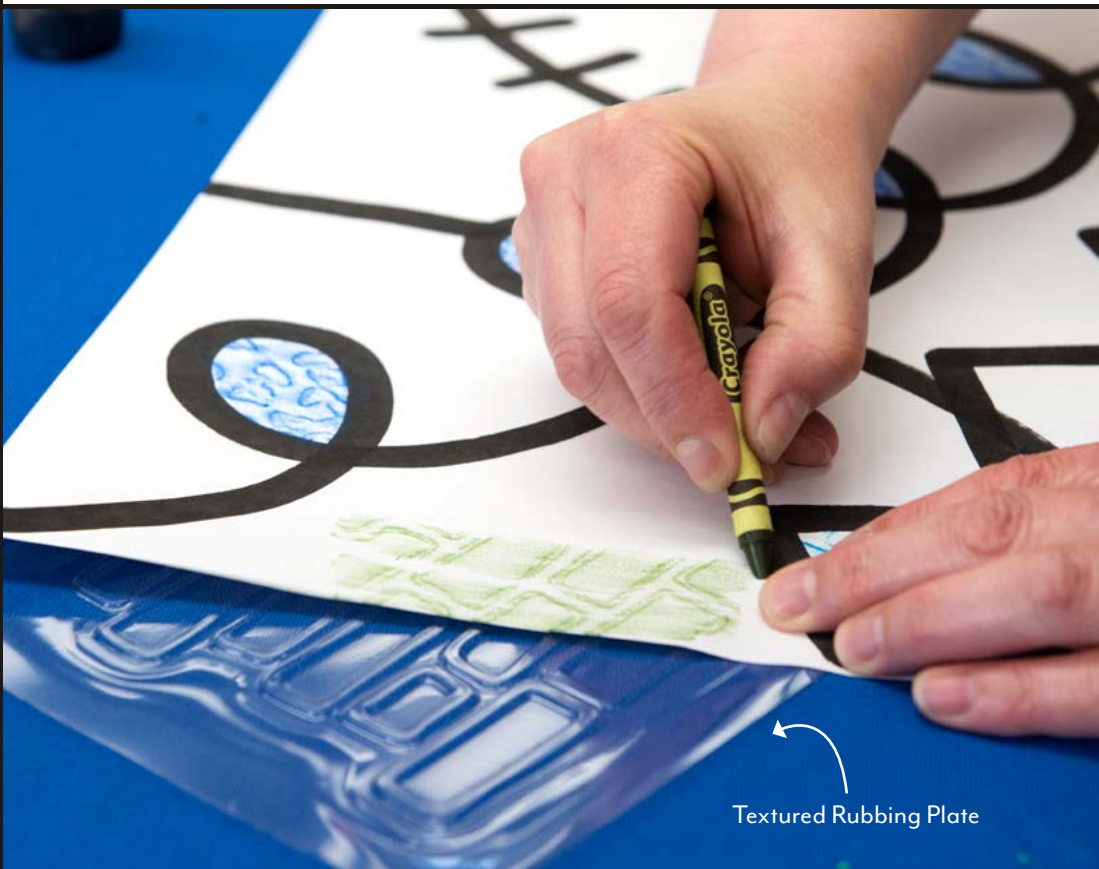

Introduction

Review lines with your students. Examples include horizontal, vertical, zigzag, wavy, broken, curvy, spiral, etc. Discuss how lines can be used to create patterns.

STEP 1:

Sketching lightly in pencil, students should divide up the paper with 4-6 varying lines that touch the sides of the paper (edge to edge).

STEP 2:

Next, trace those lines using the ink-filled tempera marker bottles.

STEP 3:

After the ink dries, draw a variety of lines and patterns in each section using neon oil pastels.

STEP 4:

Finally, paint over all areas using liquid watercolors, switching colors as you go.

Textured Rubbing Plate

Variations

1. Instead of filling in the large areas with line patterns, you could use crayons with texture rubbing plates and then watercolor over. This would be a nice alternative for adaptive students as well.
2. To increase the difficulty of the lesson for older students, have them focus on creating complex designs that are 50% colored in. Search for Zentangle® examples to see more.
3. This mixed media painting could make a beautiful background for another lesson, so feel free to combine it with your students' photos or other art.