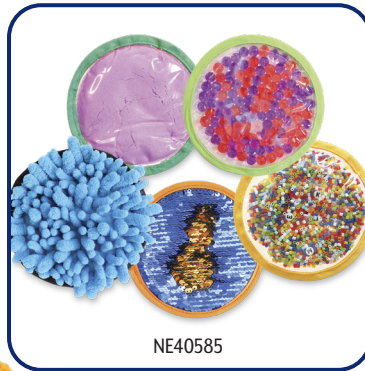

Fidgets

Product No.	Description
NE40148	Nasco Quiet Bag SEL Kit
SN02929	Nasco Silly Sensory Kit
NE40585	Sensory Discs — Set of 5
NE40380	Bouncyband® Flick Sticks — Pack of 10
SN36387	Boinks Fidgets® Sensory Fidget Toy with Marble — Pack of 20
NE40560	Zen Strips — Pack of 24
NE40584	Push and Pop Bubble Frames — Set of 6
NE40375	Smiley Face Stress Balls — Pack of 12
SN36450	Sensory Liquid Motion Bubble Set
SB18426	Rainbow Pom Ball
SN36763	Wee Critter Puff

SN02929