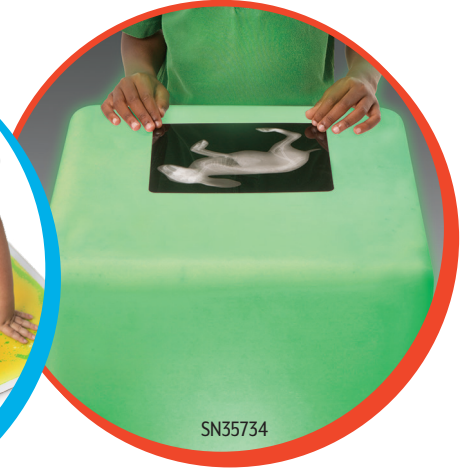

SN35734

Floor

Product No.	Description
SN37192	Sensory Black Out Tent
NE40385	Bouncyband® Indoor Framed Sensory Dark Den
Z51211	Gel Tiles
SN35734	Light Cube
SN36990	American Plastic Toys Scoop Rockers — Set of 6
SN31491	Crawling Tickle Me Tunnel with Geometric Windows
EL14250	Glow-in-the-Dark Galaxy Tunnel

Headphones

Product No.	Description
SN36769	Noise-Canceling Dual-Use Headphones
NE40670	Noise-Reducing Protective Earmuffs
SN36358	Califone® Hearing Safe™ Hearing Protector Headphones